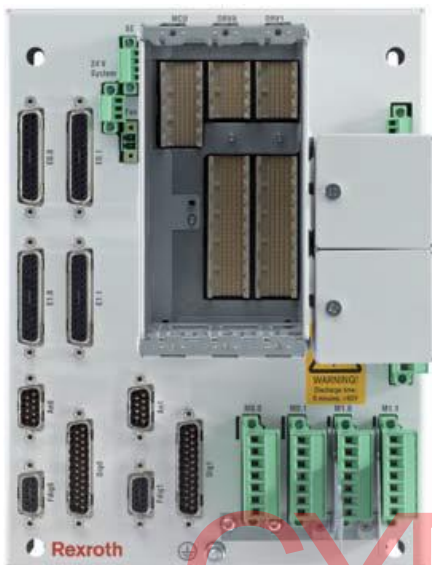

NYCe 4000

Housing for two modules NY4023

NYCe 4000

Housing for two modules ■ NY4023

NYS04.2-ST-02-ULNN-NY4023

- Motion control system for 2 modules
- Compatible with modules: NY4110, NY4112, NY4120, NY4130, NY4140, NY4150/10, NY4160

CYRUS

Technical data

	NYS04.2-ST-02-ULNN-NY4023
Module slot 1 for MCU modules	NY4110, NY4112
Module slots 2 and 3 for drive modules	NY4120, NY4130, NY4140, NY4150/10, NY4160
Certification	CE/UL

Dimensions

Dimensions		NYS04.2-ST-02-ULNN-NY4023
Height H	[mm]	240
Width W	[mm]	180
Depth D	[mm]	157,9

Order specifications

Type code	Description	Material number
NYS04.2-ST-02-ULNN-NY4023	Motion control system for 2 modules	R911172905