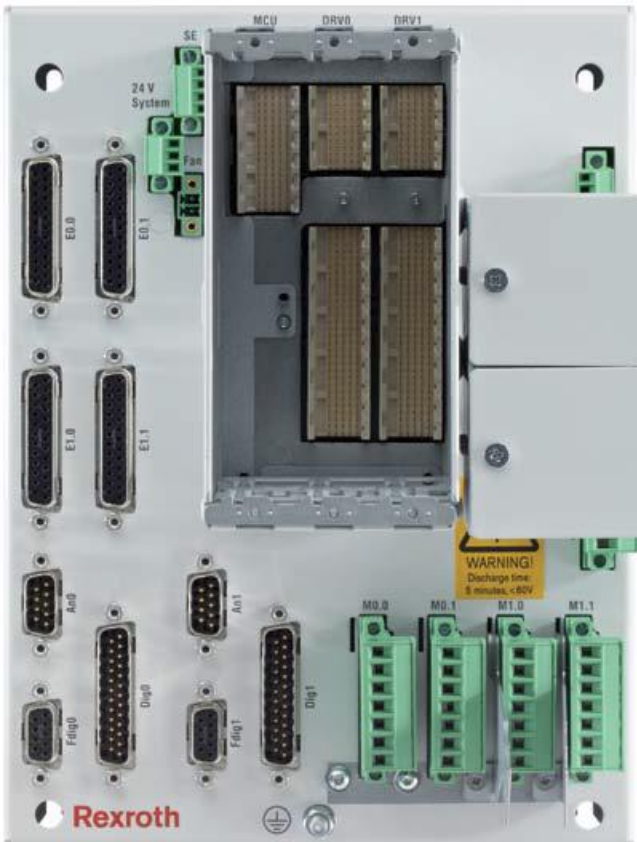

NYCe 4000

Housing for two modules NY4023

NYCe 4000

Housing for two modules ■ NY4023

NYS04.2-ST-02-ULNN-NY4023

- Motion control system for 2 modules
- Compatible with modules: NY4110, NY4112, NY4120, NY4130, NY4140, NY4150/10, NY4160

CYRUS

Technical data

	NYS04.2-ST-02-ULNN-NY4023
Module slot 1 for MCU modules	NY4110, NY4112
Module slots 2 and 3 for drive modules	NY4120, NY4130, NY4140, NY4150/10, NY4160
Certification	CE/UL

Dimensions

Dimensions		NYS04.2-ST-02-ULNN-NY4023
Height H	[mm]	240
Width W	[mm]	180
Depth D	[mm]	157,9

Order specifications

Type code	Description	Material number
NYS04.2-ST-02-ULNN-NY4023	Motion control system for 2 modules	R911172905