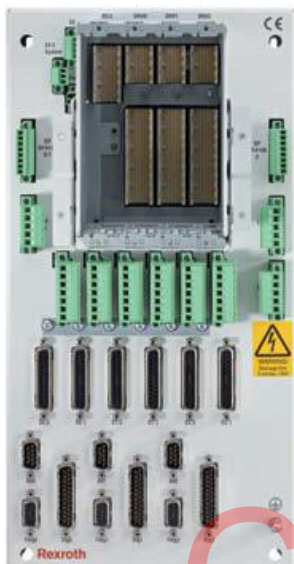

NYCe 4000

Housing for three modules NY4033

NYCe 4000

Housing for three modules ■ NY4033

NYCe 4000 housing NY4033

- Motion control system for 3 modules
- Compatible with modules: NY4110, NY4112, NY4120, NY4130, NY4140, NY4150/10, NY4160

CYRUS

Technical data

	NYS04.2-ST-02-ULNN-NY4023
Module slot 1 for MCU modules	NY4110, NY4112
Module slots 2, 3 and 4 for drive modules	NY4120, NY4130, NY4140, NY4150/10, NY4160
Certification	CE/UL

Dimensions

Dimensions		NYS04.2-ST-02-ULNN-NY4023
Height H	[mm]	240
Width W	[mm]	180
Depth D	[mm]	157,9

Order specifications

Type code	Description	Material number
NYS04.2-ST-03-ULNN-NY4033	Motion control system for 3 modules	R911172966