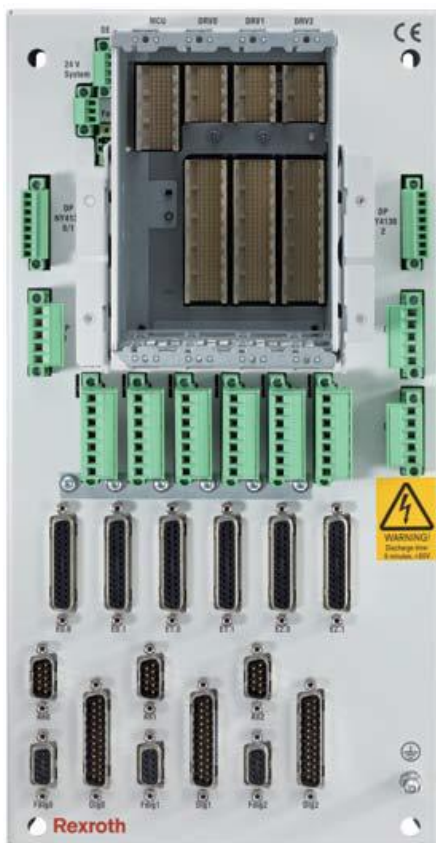

NYCe 4000

Housing for three modules NY4033

NYCe 4000

Housing for three modules ■ NY4033

NYCe 4000 housing NY4033

- Motion control system for 3 modules
- Compatible with modules: NY4110, NY4112, NY4120, NY4130, NY4140, NY4150/10, NY4160

CYRUS

Technical data

	NYS04.2-ST-02-ULNN-NY4023
Module slot 1 for MCU modules	NY4110, NY4112
Module slots 2, 3 and 4 for drive modules	NY4120, NY4130, NY4140, NY4150/10, NY4160
Certification	CE/UL

Dimensions

Dimensions		NYS04.2-ST-02-ULNN-NY4023
Height H	[mm]	240
Width W	[mm]	180
Depth D	[mm]	157,9

Order specifications

Type code	Description	Material number
NYS04.2-ST-03-ULNN-NY4033	Motion control system for 3 modules	R911172966