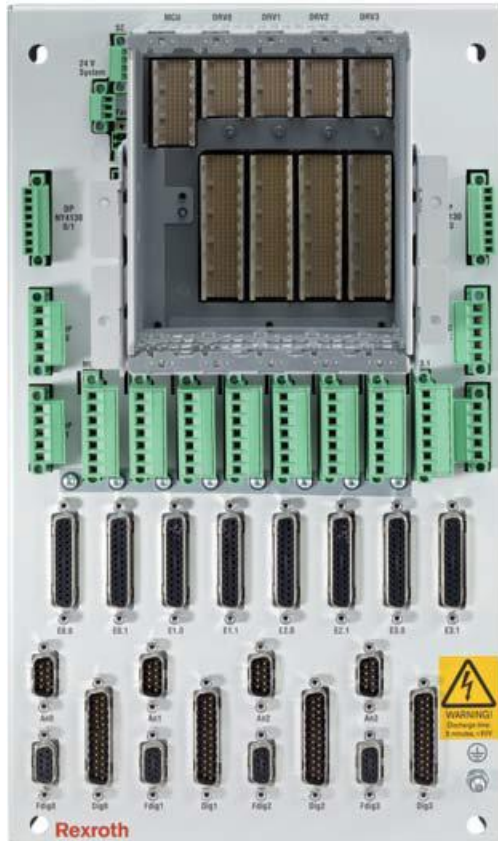

NYCe 4000

Housing for four modules NY4043