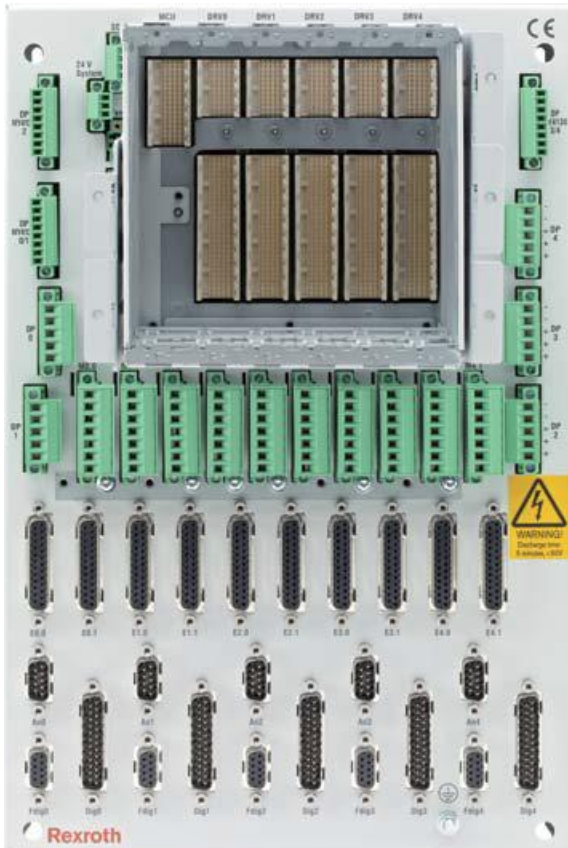

NYCe 4000

Housing for five modules NY4053

NYCe 4000

Housing for five modules ■ NY4053

NYCe 4000 housing NY4053

- Motion control system for 5 modules
- Compatible with modules: NY4110, NY4112, NY4120, NY4130, NY4140, NY4150/10, NY4160

CYRUS

Technical data

NYS04.2-ST-05-ULNN-NY4053	
Module slot 1 for MCU modules	NY4110, NY4112
Module slots 2, 3, 4, 5, and 6 for drive modules	NY4120, NY4130, NY4140, NY4150/10, NY4160
Certification	CE/UL

Dimensions

Dimensions		NYS04.2-ST-05-ULNN-NY4053
Height H	[mm]	353,5
Width W	[mm]	238
Depth D	[mm]	157,9

Order specifications

Type code	Description	Material number
NYS04.2-ST-05-ULNN-NY4053	Motion control system for 5 modules	R911172906